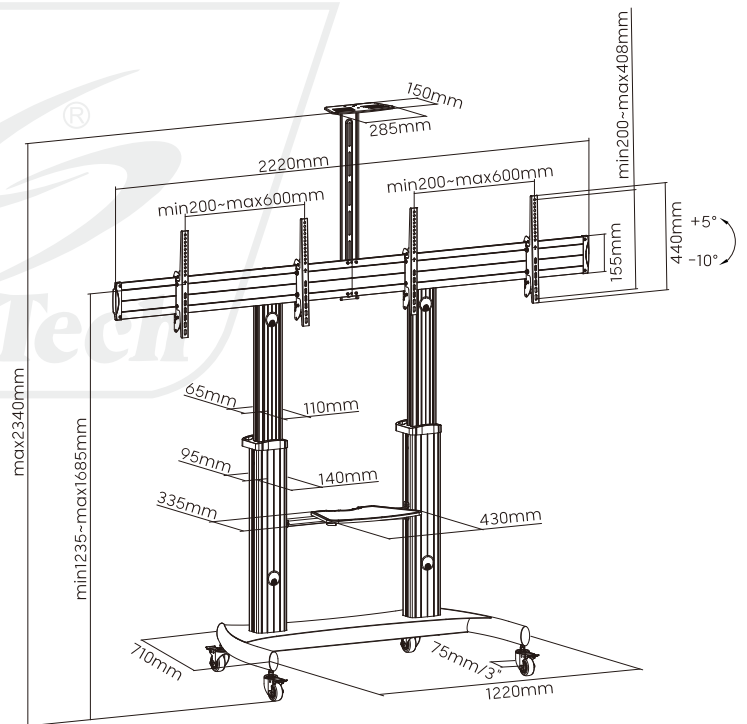

SH07 46TW FS

TV Cart

Adjustable Height & Device Shelves for Enhancing Visual Display

Screen Size
37" ~ 60"

VESA Compatible
200x200 300x200 400x200
300x300 400x300 400x400
600x400

Weight Capacity
50kg/110lbs(x2)

Weight Capacity
5kg/11lbs

Weight Capacity
5kg/11lbs

Tilt Range
+5° ~ -10°

Cable Management